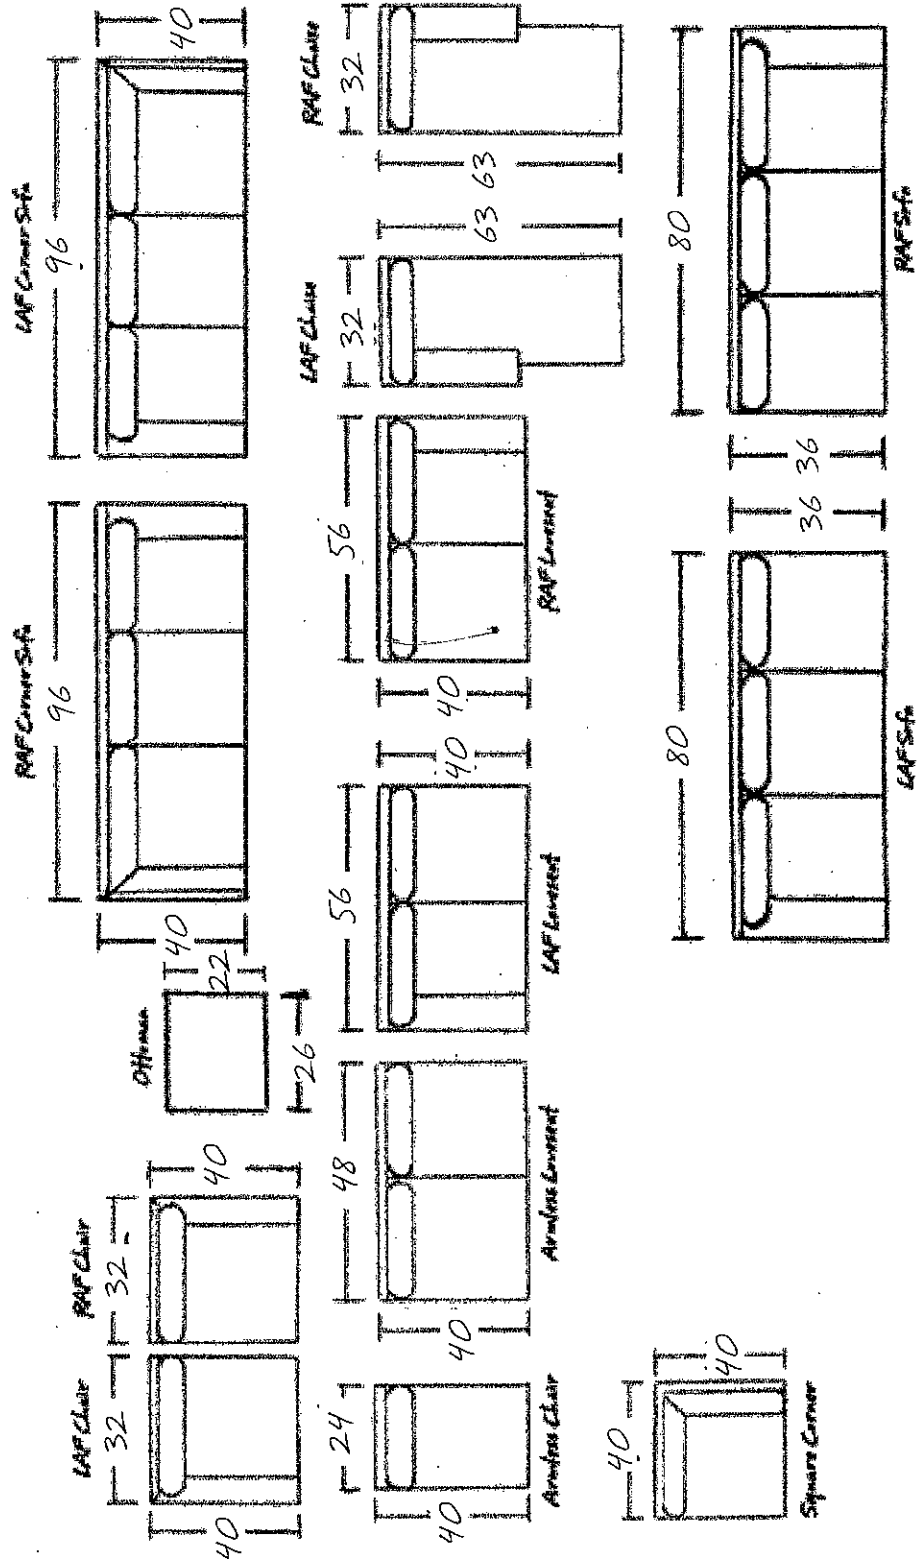

Style # HF-5500

Arm Height: 23 Seat Height: 18 Outside Height: 34 Inside Depth: 24

*All measurements are approximate due to each piece being handcrafted and can vary up to two inches.